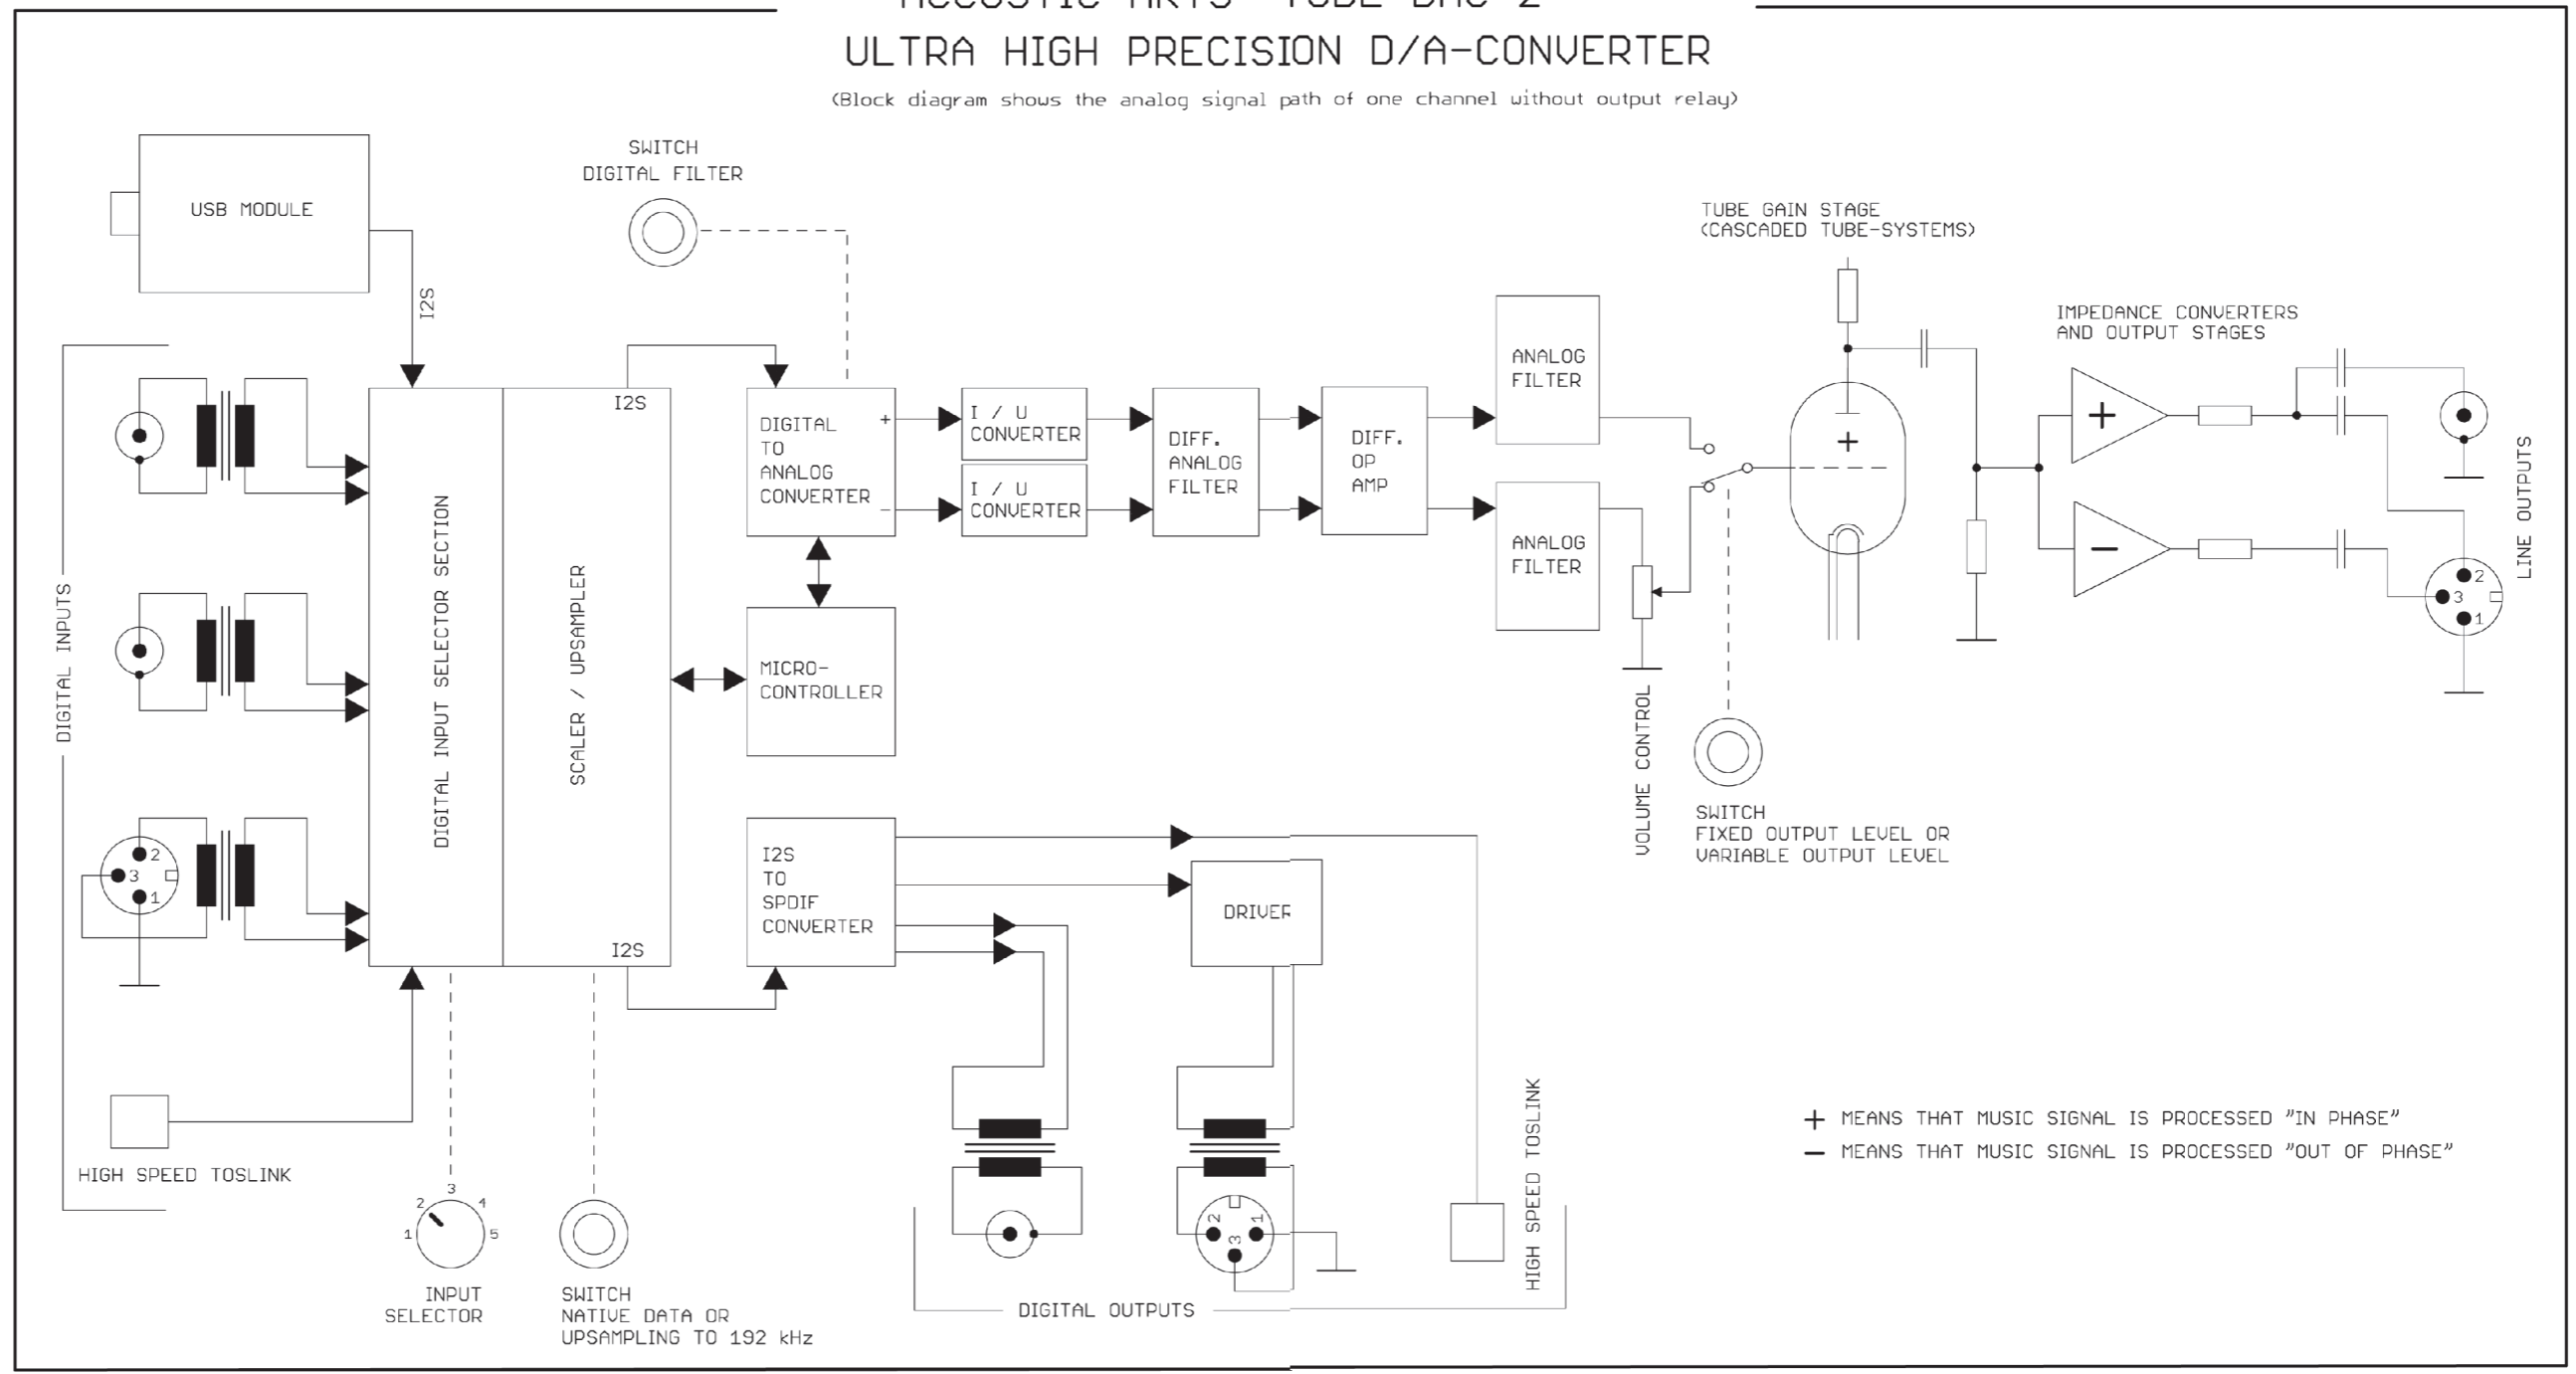

ACCUSTIC ARTS "TUBE DAC 2" ULTRA HIGH PRECISION D/A-CONVERTER

(Block diagram shows the analog signal path of one channel without output relay)

+ MEANS THAT MUSIC SIGNAL IS PROCESSED "IN PHASE"
- MEANS THAT MUSIC SIGNAL IS PROCESSED "OUT OF PHASE"