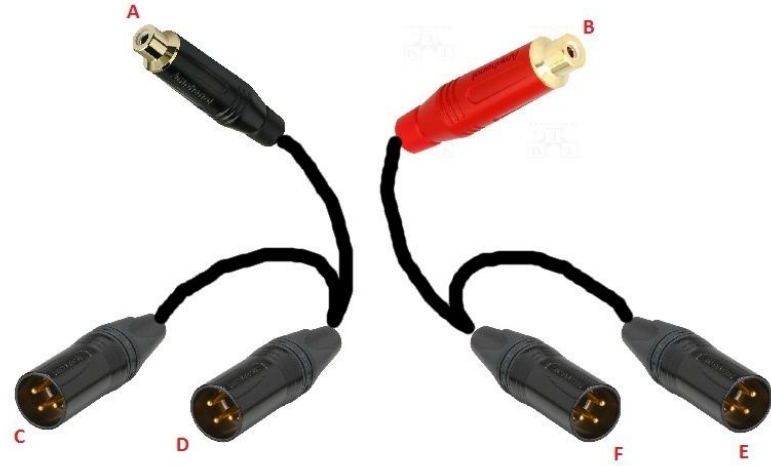

## EVO100CD

SPEAKER LEFT

SPKR\_LEFT- SPKR\_LEFT+

SPEAKER RIGHT

SPKR\_RIGHT- SPKR\_RIGHT+